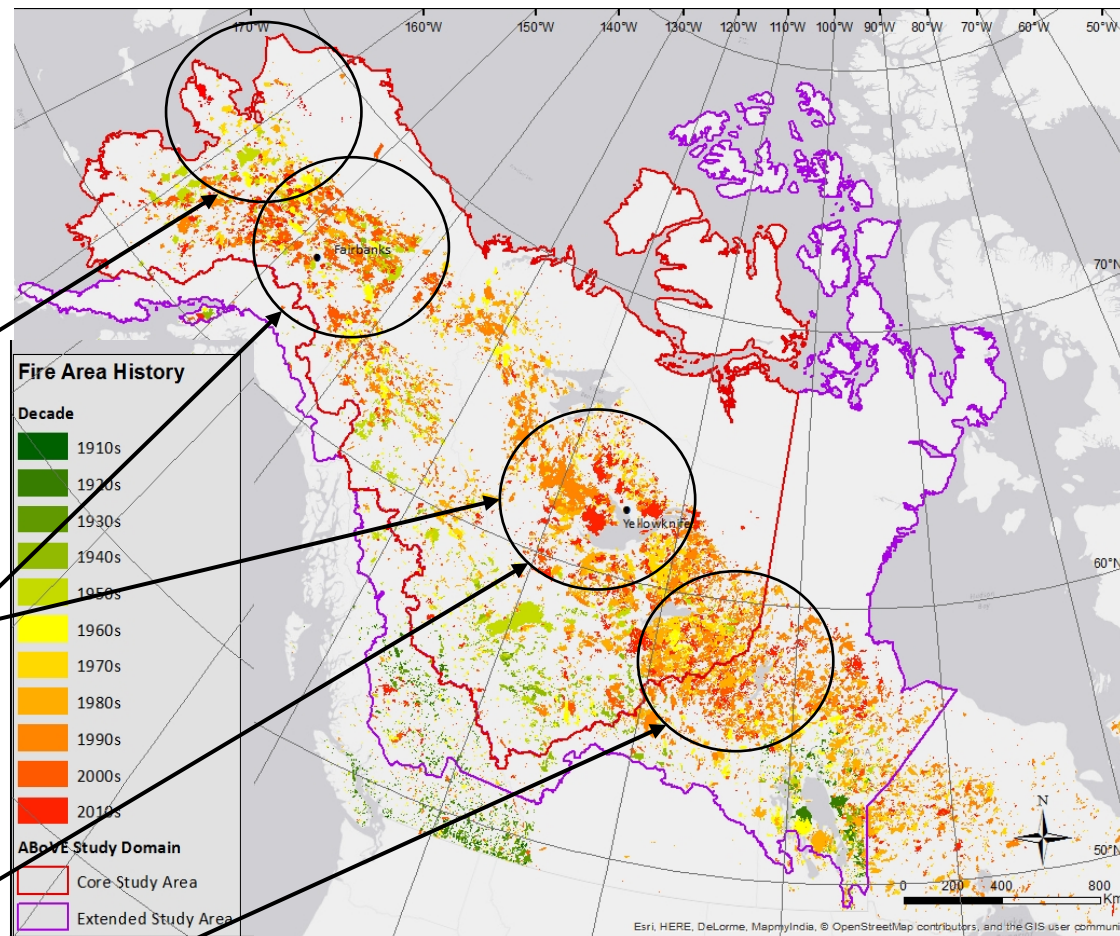

Summer field campaigns linked ground measurements to remote sensing in key fire-prone regions of the ABoVE Domain. Sites spanned from arctic tundra to the southern edge of the boreal forest. Focal activities included:

- Linking remote sensing products to fire severity and post-fire recovery in Alaskan arctic tundra (Loboda project).
- Scaling emissions and loss of legacy carbon from forests of the Northwest Territories (NWT) and alpine tundra (Denali National Park; Mack project).
- Detecting fire effects on post-fire vegetation trajectories in NWT forests and alpine tundra (Mack project).
- Predicting fire behavior and impacts in NWT permafrost wetland landscapes (Bourgeau-Chavez project).
- Scaling fire emissions of carbon and impacts on albedo at the trailing edge of the boreal forest in Saskatchewan (Rogers project).